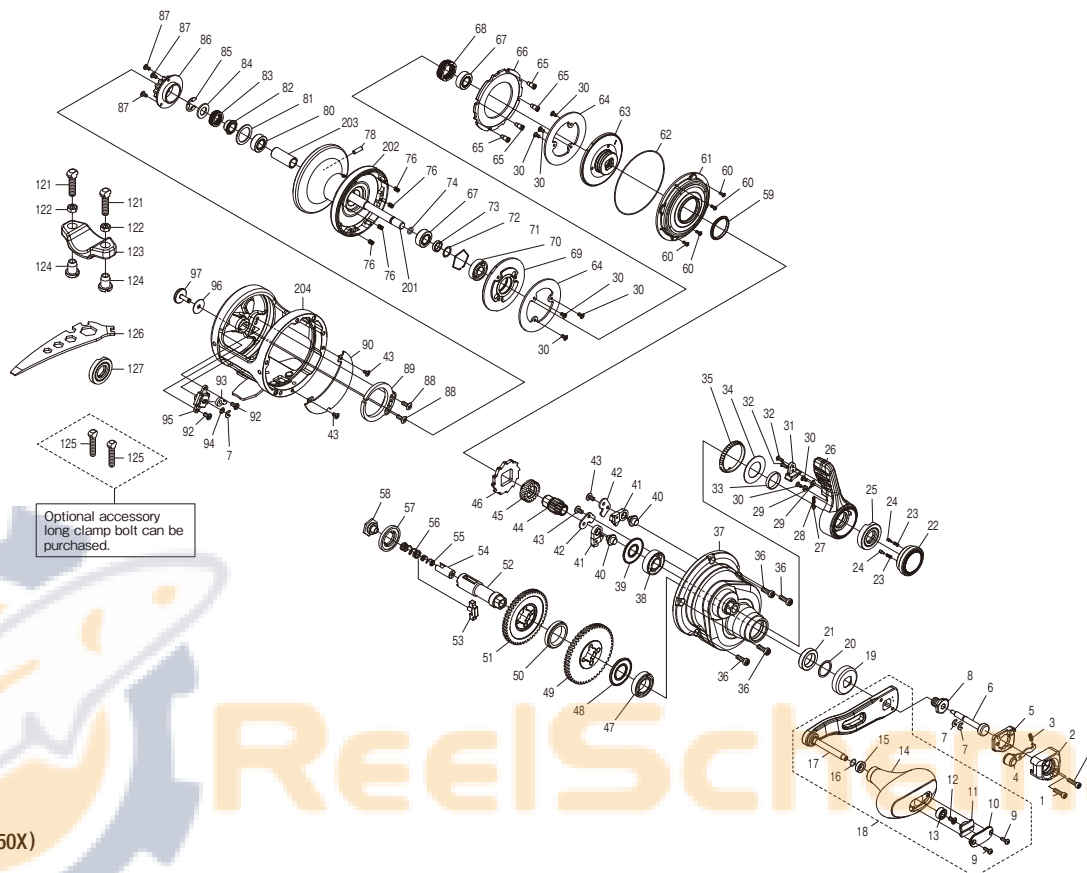

SHIMANO

TALICA

TAC16IIA

(51RJ352B50X)

#	Part No.	Description	#	Part No.	Description	#	Part No.	Description
1	13ZQG	Screw	36	13ZQR	Screw	71	13ZR7	Bearing Retainer B
2	13ZQH	Push Button Shield	37	13ZRW	A Side Plate Assembly	72	13ZR8	Washer
3	10PWJ	Slide Plate Spring	38	10T2K	Ball Bearing	73	13ZR9	Bearing Spacer
4	13ZRS	Slide Plate Assembly	39	13ZQS	Washer	74	10TNF	O Ring
5	10PBN	Handle Nut Plate	40	10PFS	Anti-Reverse Pawl Pin	76	10KJ6	Drag Plate Spring
6	109XB	Push Low Button Shaft	41	10MWC	Anti Reverse Pawl Assembly	78	13ZRC	Cross Pin
7	105NK	E Lock	42	13ZQT	Anti-Reverse Pawl Keeper	80	104Q7	Ball Bearing
8	106XP	Handle Bolt	43	1055F	Screw	81	13ZRE	Washer
9	103NH	Screw	44	13ZQU	Pinion Gear A	82	13ZRF	Drag Spring Spacer
10	13ZQJ	Handle Knob I.D. Plate	45	13ZQV	Pinion Gear B	83	13ZRG	Pressure Release Spring
11	10B97	Handle Knob Seal	46	10DAM	Anti Reverse Ratchet	84	13ZRH	Washer
12	103E9	Screw	47	10KXA	Ball Bearing	85	105RZ	E Lock
13	10KX2	Ball Bearing	48	13ZQW	Drive Gear Washer	86	13ZRJ	Click Gear
14	13ZQK	Handle Knob	49	13ZQX	Drive Gear A	87	10MT4	Screw
15	104UJ	Handle Knob Bushing	50	10D61	Drive Gear Washer	88	103GQ	Screw
16	104FH	Washer	51	13ZQY	Drive Gear B	89	13ZRK	Click Spring
17	13ZRT	Handle Shank Assembly	52	10D6L	Drive Shaft	90	13ZRL	Set Plate
18	13ZRU	Handle Assembly	53	10KXH	Gear Select Cross Bar	92	103ED	Screw
19	10KZS	Drive Shaft Shield	54	10KXL	Cross Bar Stop	93	10GQV	Click Pawl
20	10G9V	Washer	55	109VM	Drive Shaft Spring B	94	1059U	Washer
21	109AR	Drive Gear Bushing	56	10KXQ	Drive Shaft Spring	95	13ZRM	Click Switch Cam
22	1400U	Pre-Program Dial Assembly	57	10D5B	Friction Washer	96	13ZRN	Washer
23	10K07	Click Spring	58	10FCD	Drive Shaft Screw	97	13ZRP	Click Button
24	10JX6	Click Pin	59	10EWA	Waterproof Ring	201	13ZS5	Spool Shaft
25	13ZQL	Lever Shaft Body	60	10PRU	Screw	202	14869	Spool Assembly
26	13ZRV	Drag Control Lever Assembly	61	13ZQZ	Cooling Shield	203	13ZS7	Spool Shaft Collar
27	13ZQM	Lever Click	62	1421C	O Ring	204	13ZS4	Frame Assembly
28	10C3X	Lever Click Shoe	63	13ZR0	Pinion Guard			
29	13ZQN	Lever Click Cover	64	13ZR1	Drag Washer	121	13ZRQ	Rod Clamp Bolt (Accessory)
30	10S65	Screw	65	13ZR2	Screw	122	105N9	Rod Clamp Nut B (Accessory)
31	13ZQP	Lever Protector	66	13ZR4	Drag Plate	123	10AS1	Rod Clamp (Accessory)
32	13ZQQ	Screw	67	104Q5	Ball Bearing	124	10JCD	Rod Clamp Nut (Accessory)
33	108DN	Lever Thrust Ring	68	13ZR5	Drag Spring	125	10A79	Rod Clamp Bolt
34	10J19	Washer	69	13ZR6	Pressure Plate B	126	10MJ8	Wrench (Accessory)
35	10F6B	Lever Click Gear	70	104VJ	Ball Bearing	127	13ZRR	Light Line Cam (Accessory)